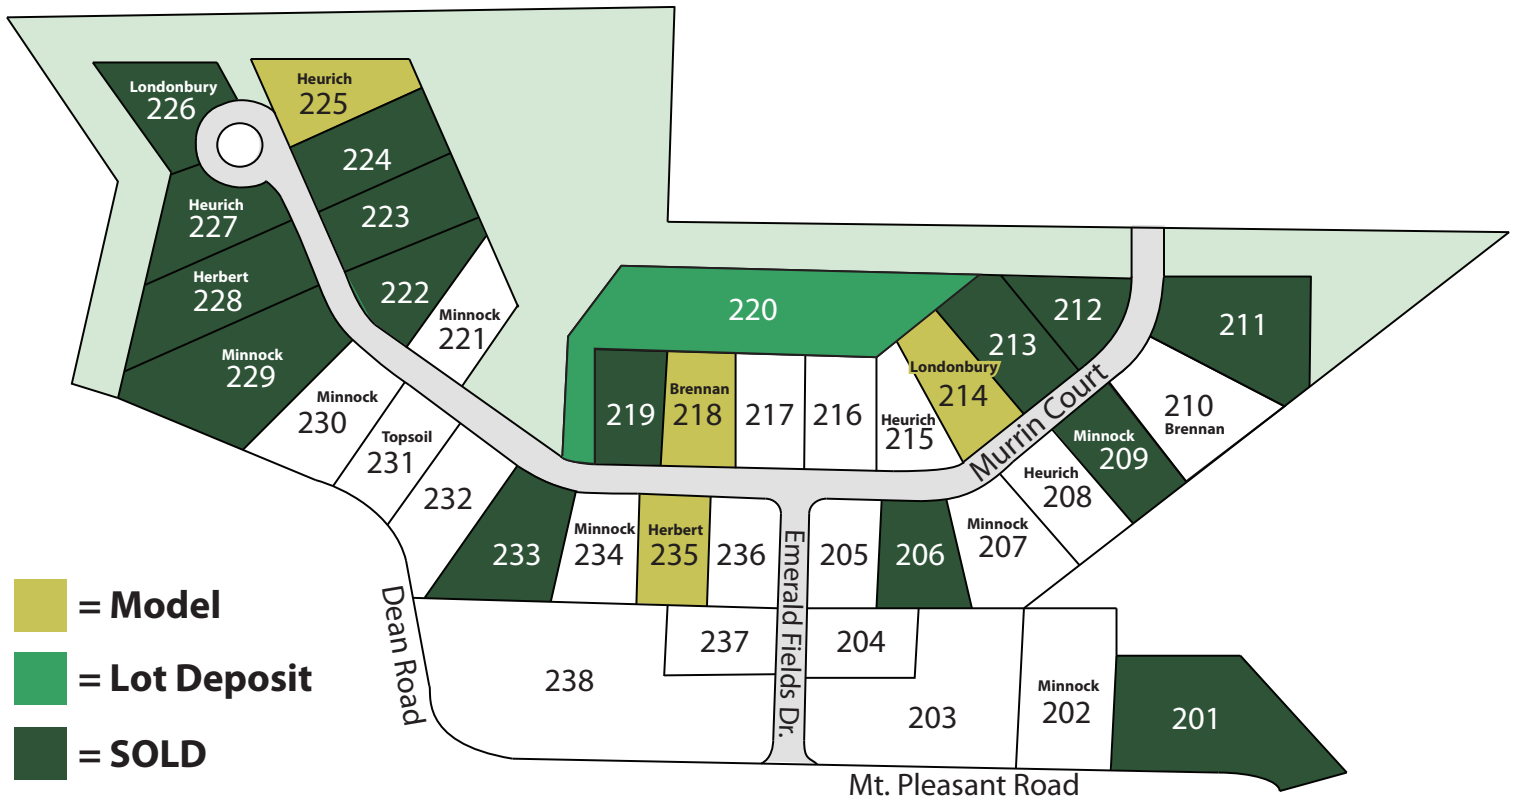

Plot Plan

For more information call 724.553.3020 or call
Marlene Sausman & Bridget Minnock at 724.776.3686 x242/334
EmeraldFieldsatPine.com

BERKSHIRE HATHAWAY
HomeServices

The Preferred Realty